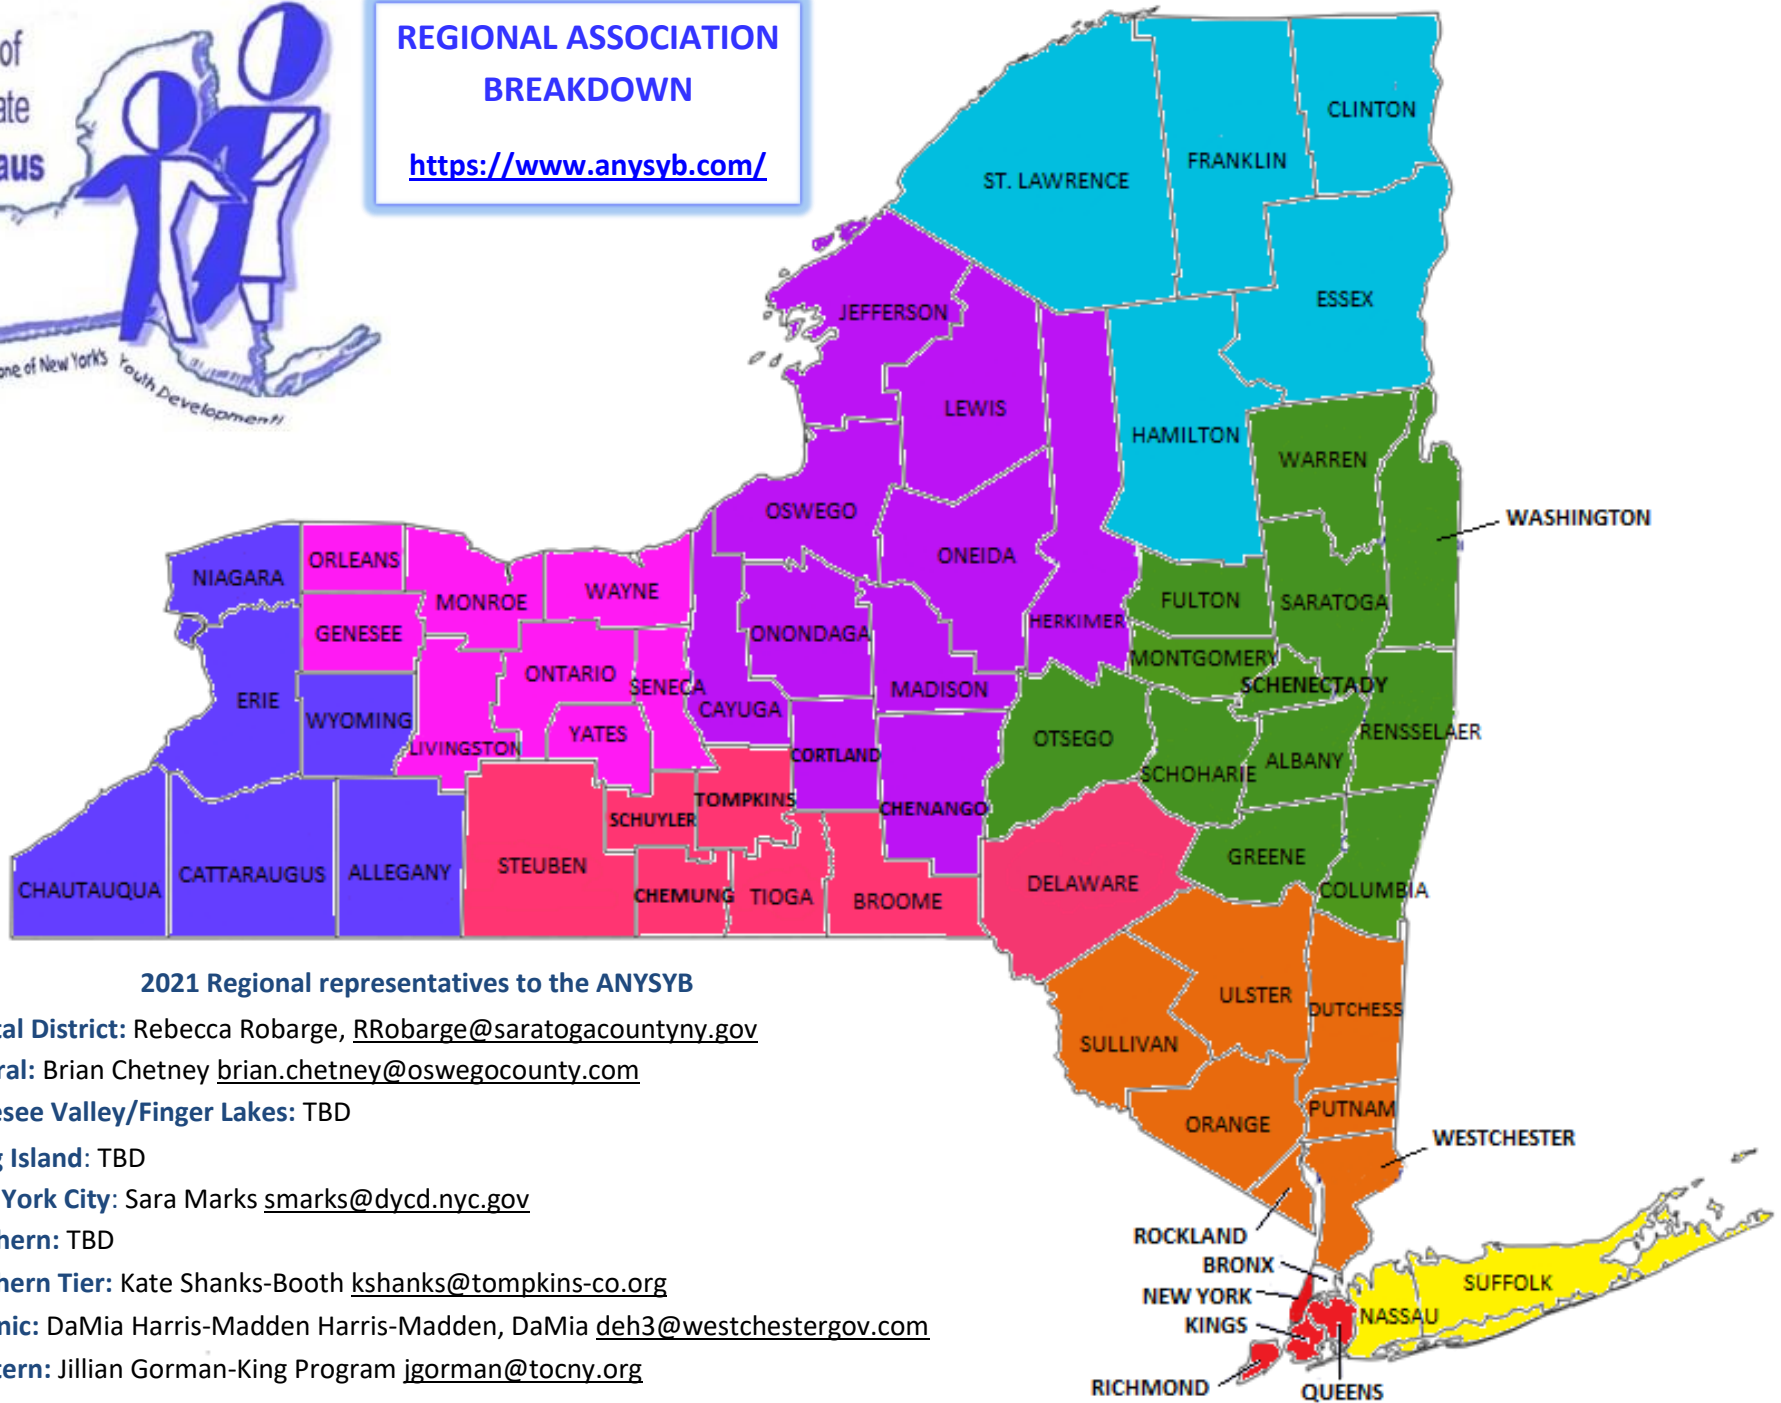

Association of  
New York State  
Youth Bureaus

**REGIONAL ASSOCIATION  
BREAKDOWN**

<https://www.anysyb.com/>

New York State Office of Children & Family Services  
 BUREAU OF YOUTH DEVELOPMENT  
 REGIONAL BREAKDOWN

<http://ocfs.ny.gov/main/youth/>

- Buffalo Region
- Rochester Region
- Syracuse Region
- Albany Region
- Spring Valley Region
- New York City Region

**Local Youth Bureaus: (click on name to link to Local's website)**

**Albany:** [Cohoes City](#) & [Town of Colonie](#)

**Cattaraugus:** [City of Olean](#) & [City of Salamanca](#)

**Chenango:** [City of Norwich](#)

**Cortland:** [City of Cortland](#)

**Erie:** [Town of Amherst](#), [Buffalo](#), [Town of Cheektowaga](#), [Lackawanna City](#), [Town of Clarence](#), [Town of Hamburg](#), [Town of Lancaster](#), [Town of Tonawanda](#), & [Town of West Seneca](#)

**Tompkins:** [Ithaca](#)

**Westchester:** Cities of [Mount Vernon](#), [New Rochelle](#), [Peekskill](#), [White Plains](#), and [Yonkers](#), [Town and Village of Ossining](#), and [Village of Port Chester](#), member CBO [Town of Greenburgh](#)